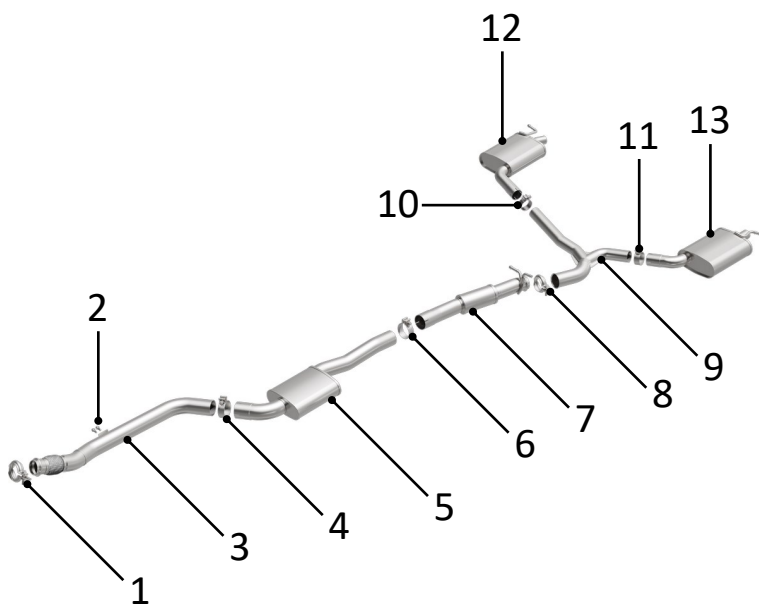

BRExhaust™

A **MAGNAFLOW** GROUP COMPANY

INSTALLATION INSTRUCTIONS | PART NO. 106-0967

STEP 1:

(Carefully read all instructions before installation) Disconnect the vehicle's battery before removal of the OEM exhaust system. This will prevent electrical accidents and will reset the computer if it applies to the vehicle. Remove existing exhaust system from the vehicle. Only remove parts that will be replaced. Clean existing flange with a wire brush to ensure proper sealing.

STEP 2:

Attach **[3] Inlet Pipe Assembly** to existing exhaust with supplied **[1] Flare Clamp** and **[2] Hardware**.

STEP 3:

Attach front **[5] Resonator Assembly** to **[3] Inlet Pipe Assembly** with supplied **[4] Clamp**.

STEP 4:

Attach rear **[7] Resonator Assembly** to existing isolators and front **[5] Resonator Assembly** with supplied **[6] Clamp**.

STEP 5:

Attach **[9] Y-Pipe Assembly** to rear **[7] Resonator Assembly** with supplied **[8] Flare Clamp**.

STEP 8:

Ensure new exhaust is not contacting any portion of the underbody of the vehicle or drivetrain.

STEP 9: Tighten all clamps and bolts starting from rear of the vehicle. **(DO NOT EXCEED 30FT-LB WHEN TIGHTENING CLAMP AND CHECK ALL CLAMPS AFTER 50 MILES. RETIGHTEN IF NECESSARY)**