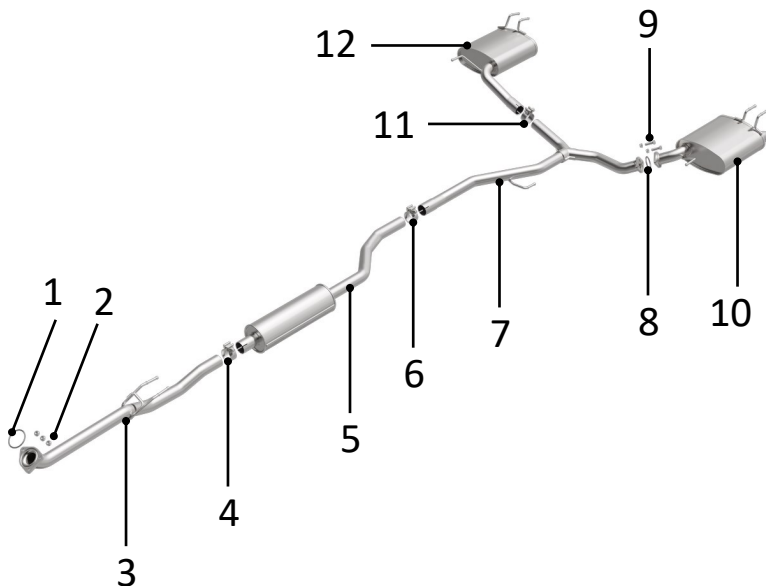

BRExhaust™

A **MAGNAFLOW** GROUP COMPANY

INSTALLATION INSTRUCTIONS | PART NO. 106-1011

STEP 1:
(Carefully read all instructions before installation) Disconnect the vehicle's battery before removal of the OEM exhaust system. This will prevent electrical accidents and will reset the computer if it applies to the vehicle. Remove existing exhaust system from the vehicle. Only remove parts that will be replaced. Clean existing flange with a wire brush to ensure proper sealing.

STEP 2:
Attach **[3] Inlet Pipe Assembly** to existing isolators and exhaust with supplied **[1] Gasket** and **[2] Hardware**.

STEP 3:
Attach **[5] Resonator Assembly** to **[3] Inlet Pipe Assembly** with supplied **[4] Clamp**.

STEP 4:
Attach **[7] Intermediate Y-Pipe Assembly** to existing isolator and **[5] Resonator Assembly** with supplied **[6] Clamp**.

STEP 5:
Attach driver side **[10] Muffler Assembly** to existing isolators and **[7] Intermediate Y-Pipe Assembly** with supplied **[8] Gasket** and **[9] Hardware**.

STEP 6:
Attach passenger side **[12] Muffler Assembly** to existing isolators and **[7] Intermediate Y-Pipe Assembly** with supplied **[11] Clamp**.

STEP 7:
Ensure new exhaust is not contacting any portion of the underbody of the vehicle or drivetrain.